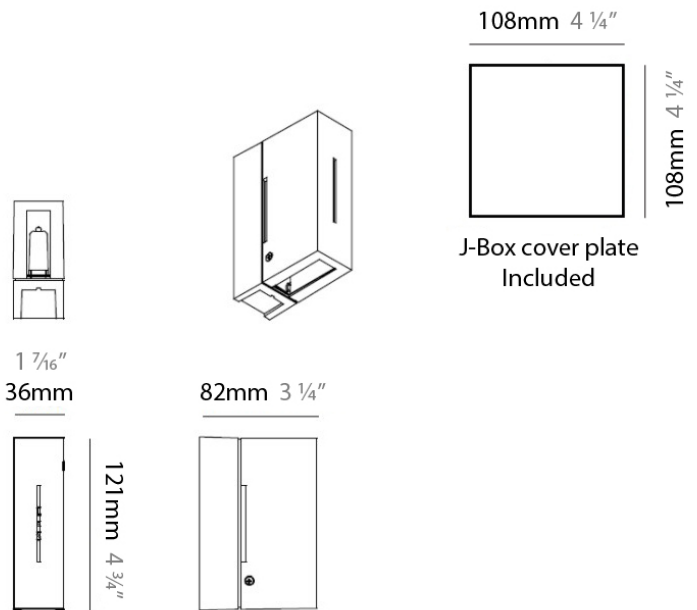

BLOC SURFACE

D93045

PROJECT	
TYPE	
NOTES	
QUANTITY	
DATE	

GENERAL

Series: Bloc
Brand: Milan
Division: Design
Mounting Type: Surface
Mounting Location: Wall
Subcategory: Ambient

PHYSICAL

Shape: Rectangle
Length (mm): 110
Length (in): 4 ⁵/₁₆
Height (mm): 121
Height (in): 4 ³/₄
Extension (mm): 96
Extension (in): 3 ³/₄
Light Distribution: Indirect
Weight (kg): 0.5
Weight (lbs): 1
Fixture Material: Metal

ELECTRICAL

Number of Lamps: 1
Lamp Type: LED Retrofit
Lamp Shape: T4
Bulb Included: Bulb Not Included
Total Output Wattage (W): 3
Max. Wattage Per Lamp (W): 3
Lamp Base: G9
Input Voltage (V): 120

LED

OPTICAL

RATINGS AND CERTIFICATIONS

Certified By: CSA Certified to UL and CSA Standards
IP rating: IP20