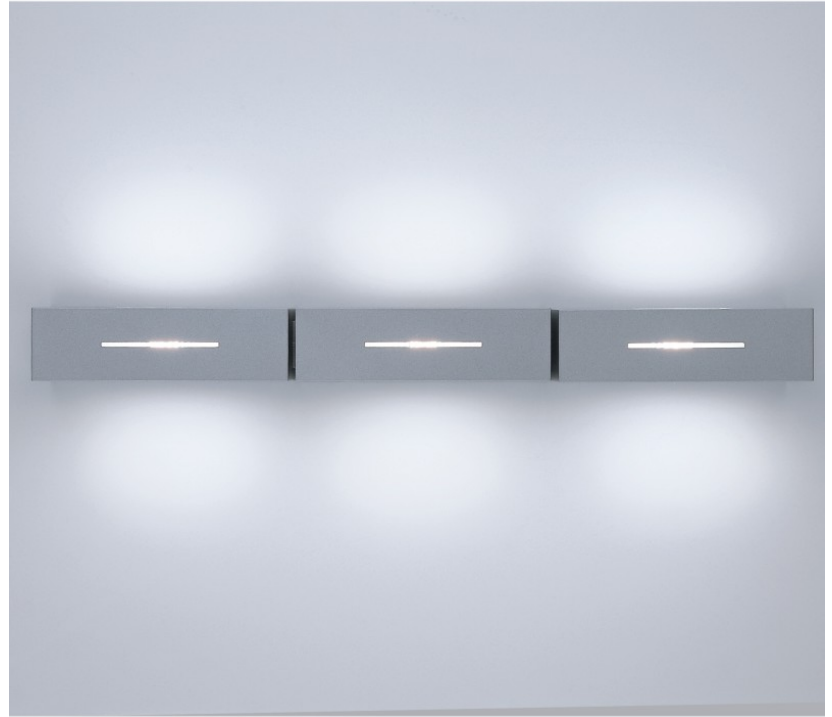

BLOC SURFACE

D93048

PROJECT	
TYPE	
NOTES	
QUANTITY	
DATE	

GENERAL

Series: Bloc
Brand: Milan
Division: Design
Mounting Type: Surface
Mounting Location: Wall
Subcategory: Ambient

PHYSICAL

Shape: Rectangle
Length (mm): 375
Length (in): 14 3/4
Height (mm): 110
Height (in): 4 5/16
Extension (mm): 96
Extension (in): 3 3/4
Weight (kg): 1.23
Weight (lbs): 2.7
Fixture Material: Metal

ELECTRICAL

Number of Lamps: 3
Lamp Type: LED Retrofit
Lamp Shape: T4
Bulb Included: Bulb Not Included
Total Output Wattage (W): 9
Max. Wattage Per Lamp (W): 3
Lamp Base: G9
Input Voltage (V): 120

LED

OPTICAL

RATINGS AND CERTIFICATIONS

Certified By: CSA Certified to UL and CSA Standards
IP rating: IP20

108mm 4 1/4"

108mm 4 1/4"

J-Box cover plate
Included

365mm 14 3/8"

36mm
1 7/16"

82mm 3 1/4"